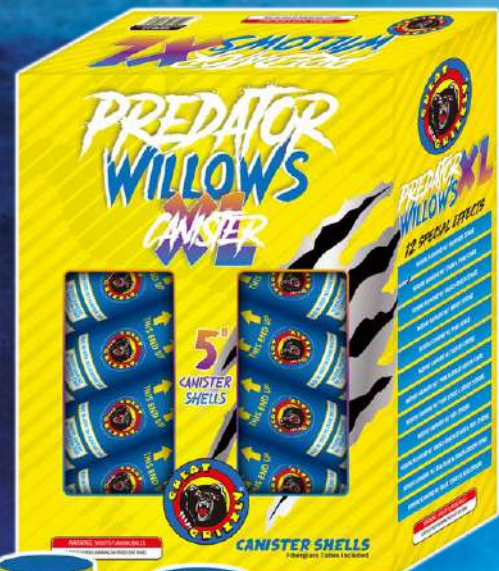

PREDATOR WILLOWS XL

PREDATOR WILLOW XL 12 SHELLS 5"

ITEM NO 2920 HEIGHT 16 WIDTH 12 DEPTH 5.5 PACKING 6-12

INTRODUCING THE LATEST UPGRADE TO GREAT GRIZZLY'S INFAMOUS PREDATOR SHELL LINE UP! PREDATOR WILLOW XL FEATURES 12 SHELLS WITH A VARIETY OF EFFECTS AND A MESMERIZING NISHIKI KAMURO WILLOW FINISH.